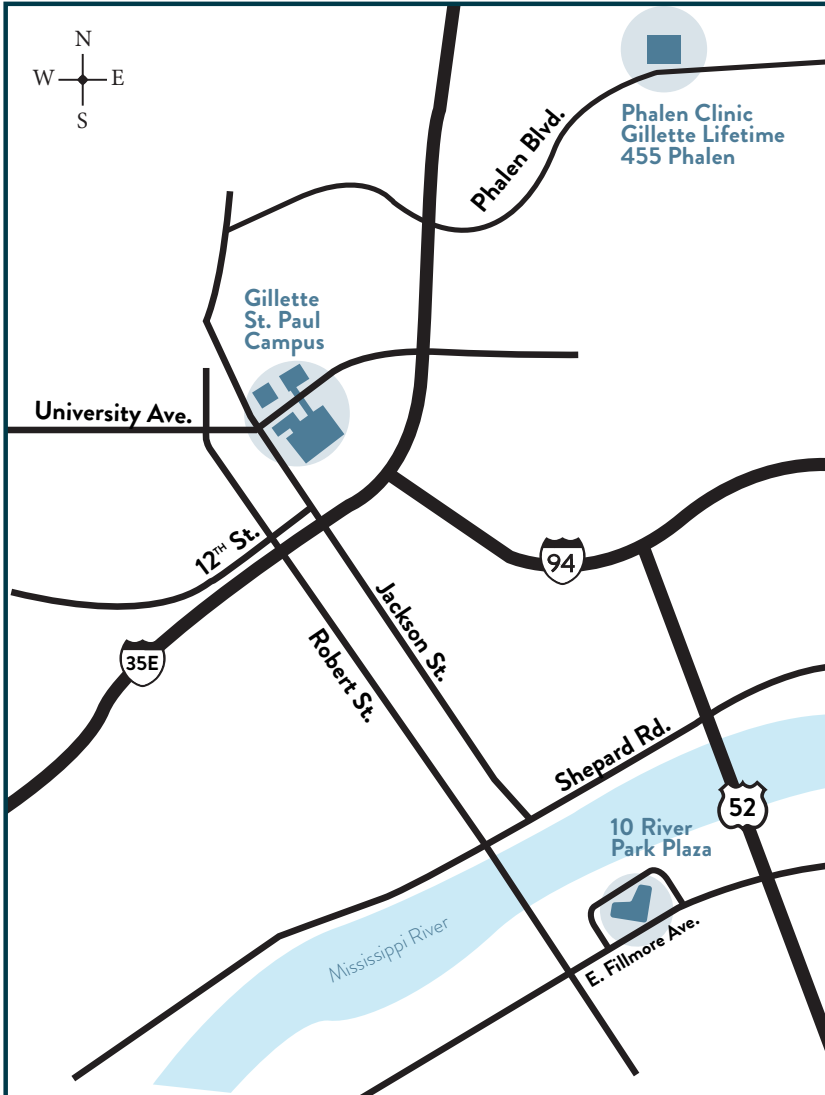

10 River Park Plaza ■ St. Paul, MN 55107

Directions from the St. Paul Campus

Take Jackson Street south to 12th Street.

Turn right on 12th Street.

Turn left on Robert Street (one block).

Take Robert Street to E. Fillmore Avenue.

Turn left on E. Fillmore Avenue.

Turn left on River Park Plaza (first street on the left).

The main entrance to the building is on the right.

Visitor parking is located on the east side of the building.