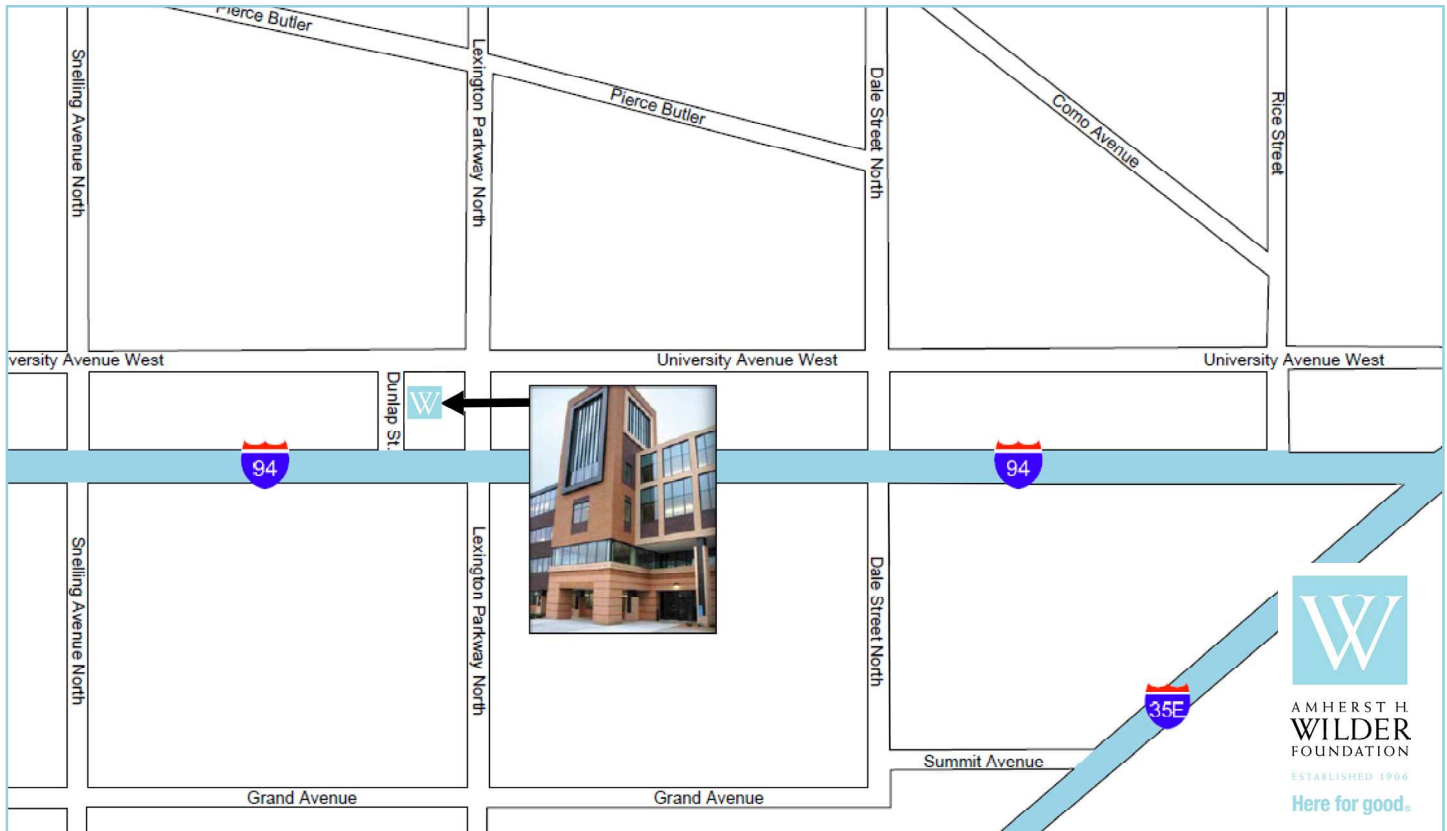

# Wilder Center Location & Directions

Wilder Center is located on the corner of  
Lexington Parkway and University Avenue in Saint Paul.

## FROM THE WEST (MINNEAPOLIS):

Take 94E and exit at Lexington Parkway. Take a left onto Lexington Parkway. Wilder Center will be on your left side. Take a left right before the TCF Bank. At the stop sign go straight, then take a left into the parking ramp.

## FROM THE EAST (WOODBURY):

Take 94W and exit at Lexington Parkway. Take a right onto Lexington Parkway. Wilder Center will be on your left side. Take a left right before the TCF Bank. At the stop sign go straight, then take a left into the parking ramp.

## FROM THE NORTH (ROSEVILLE):

Take 35E South and merge onto 94W. Exit at Lexington Parkway and take a right. Wilder Center will be on your left side. Take a left right before the TCF Bank. At the stop sign go straight, then take a left into the parking ramp.